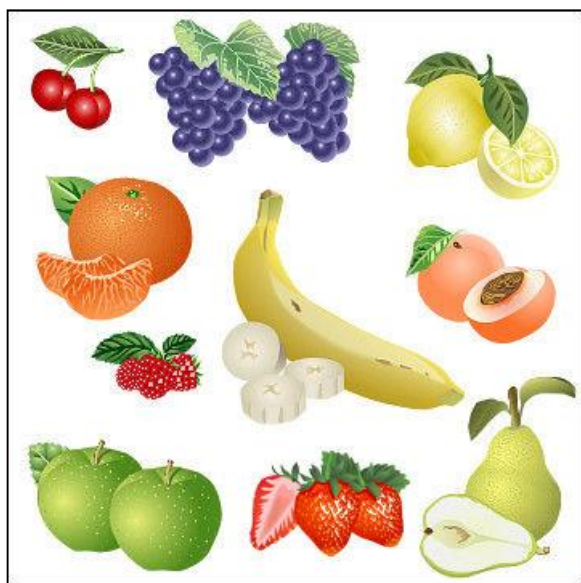

**Task 1**

Have a chat with the examiner.

**Maximum score: 20 points**

**Task 2**

Describe and compare the two pictures.

**Maximum score: 20 points**

**Task 3**

Act out the following situation in English with the examiner.